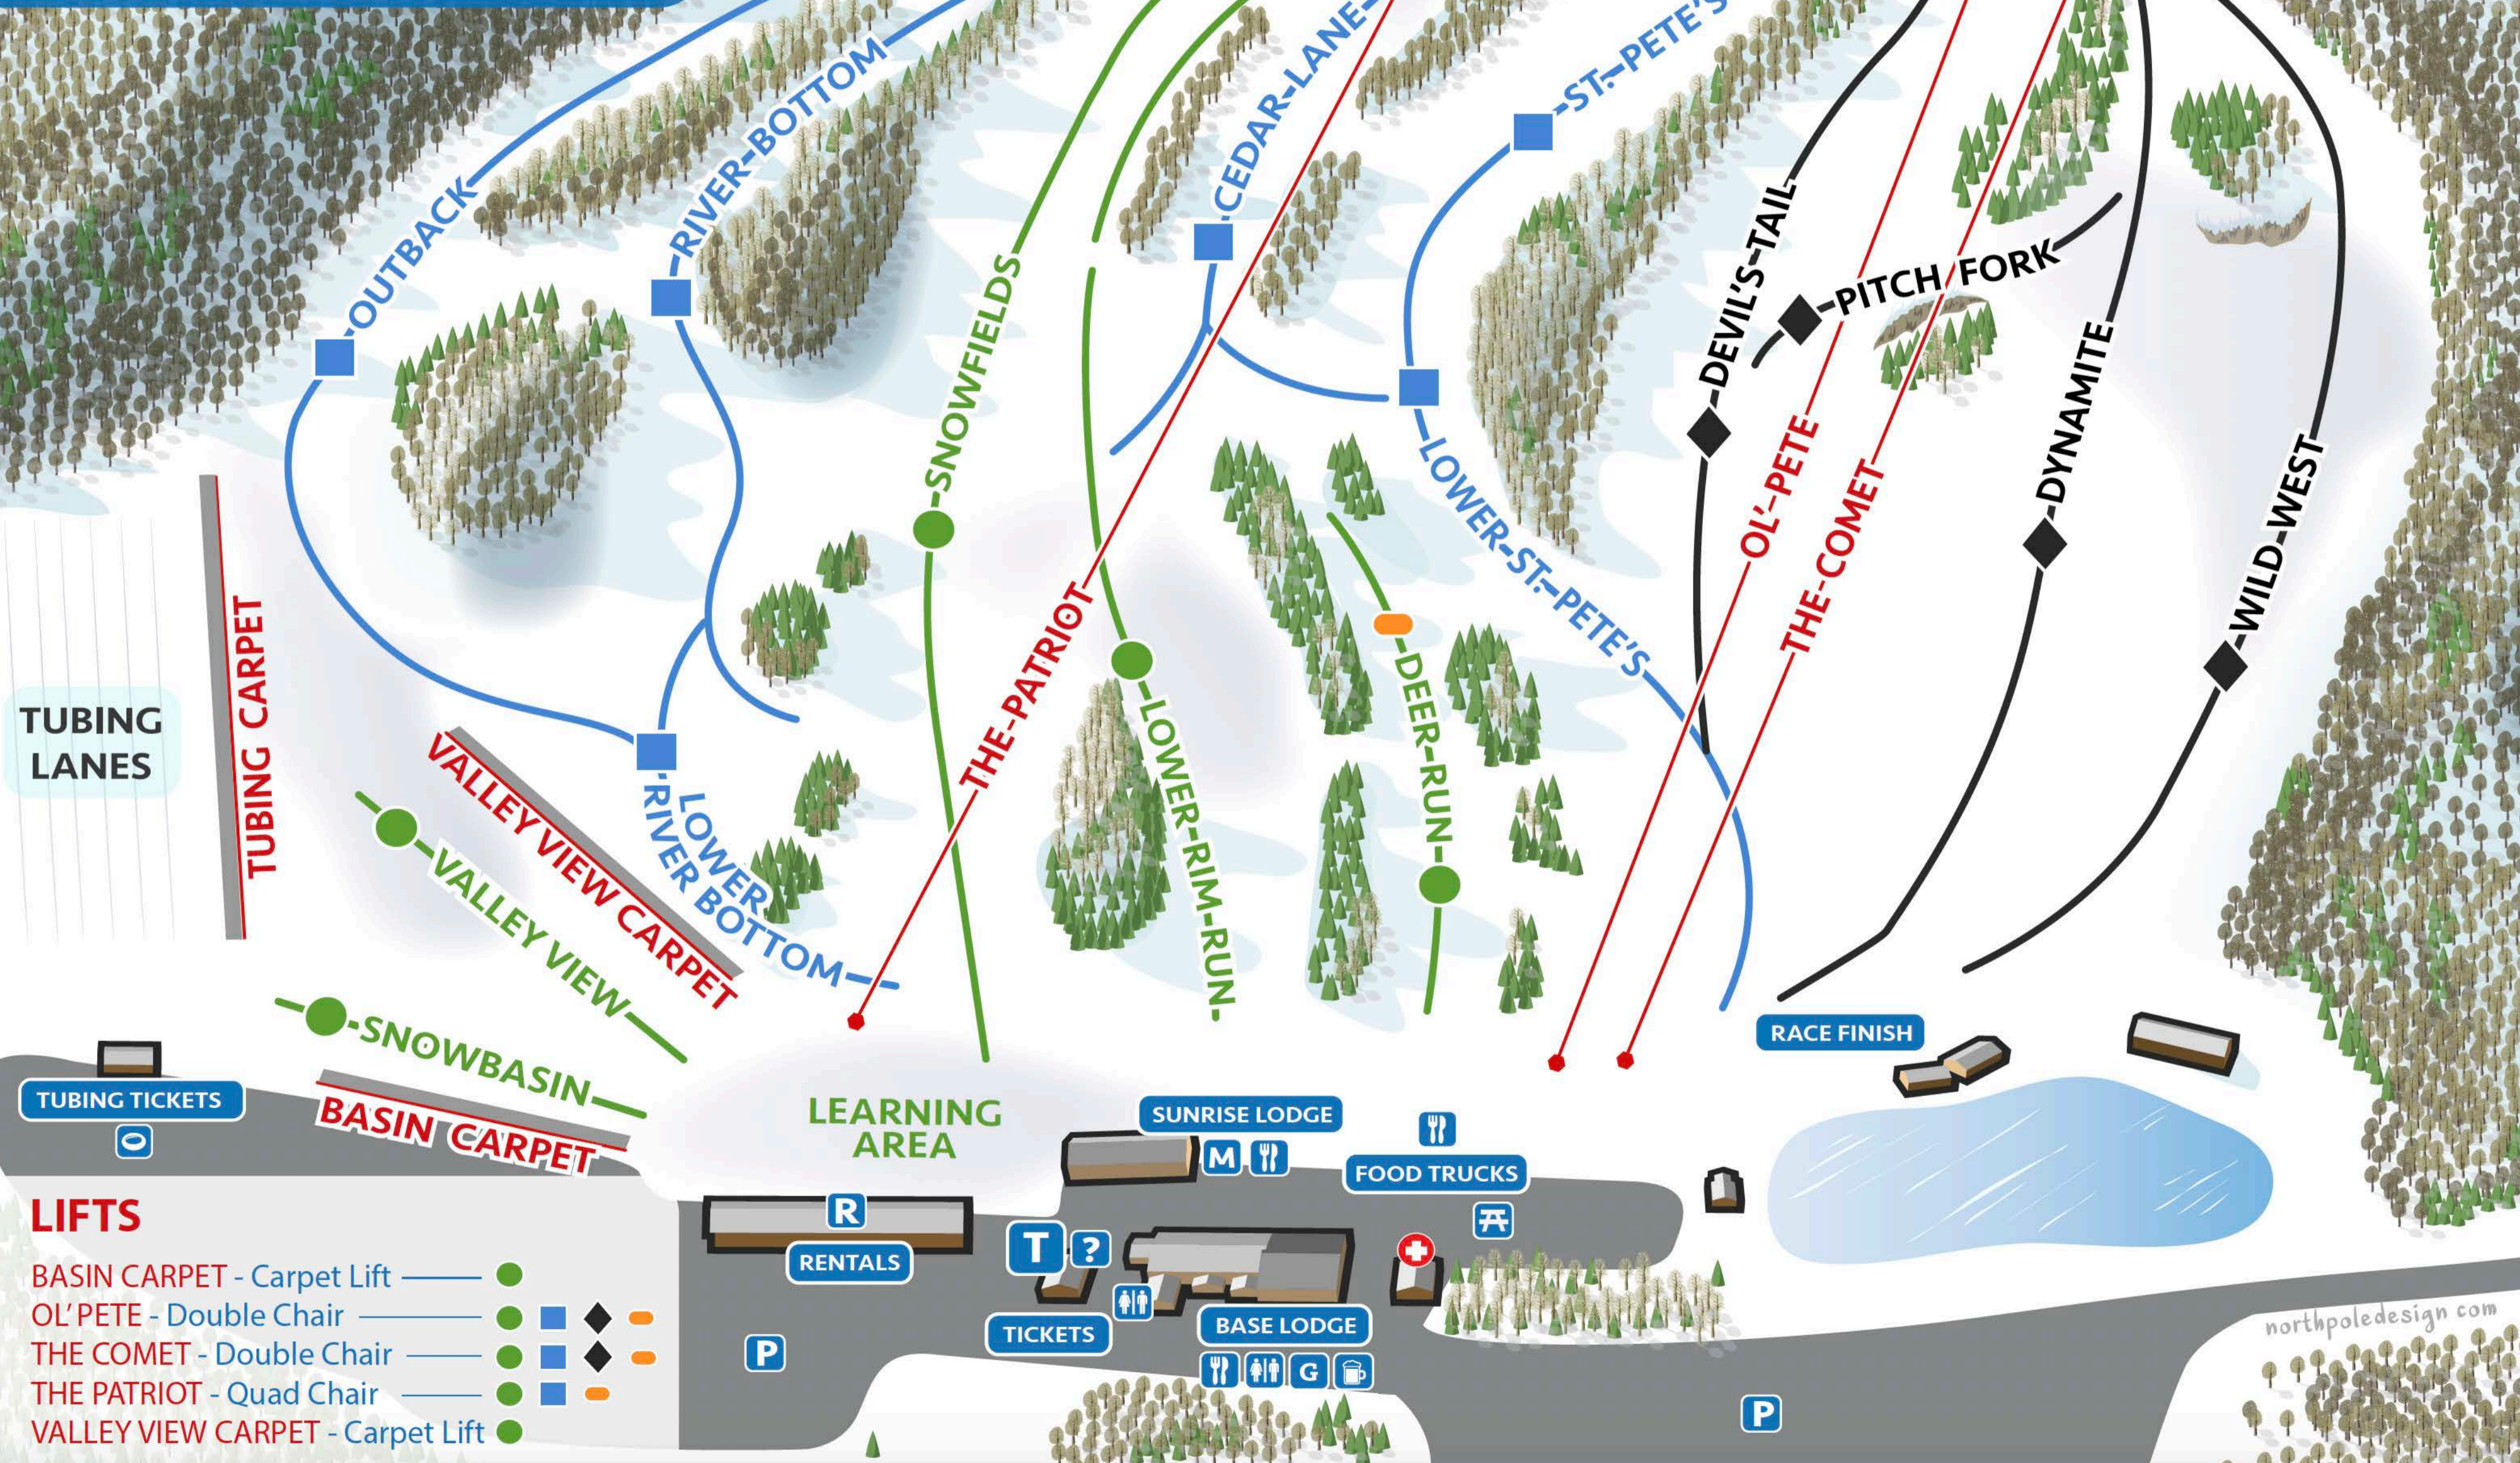

- Dining
- First Aid
- Guest Services
- Parking
- Pete's Closet
- Pete's Pub
- Picnic Area
- Rentals
- Restrooms
- Sunrise Lodge
- Tickets
- Tubing Tickets

- LIFTS**
- BASIN CARPET - Carpet Lift ●
 - OL' PETE - Double Chair ● ■ ◆ ■
 - THE COMET - Double Chair ● ■ ◆ ■
 - THE PATRIOT - Quad Chair ● ■ ◆ ■
 - VALLEY VIEW CARPET - Carpet Lift ●